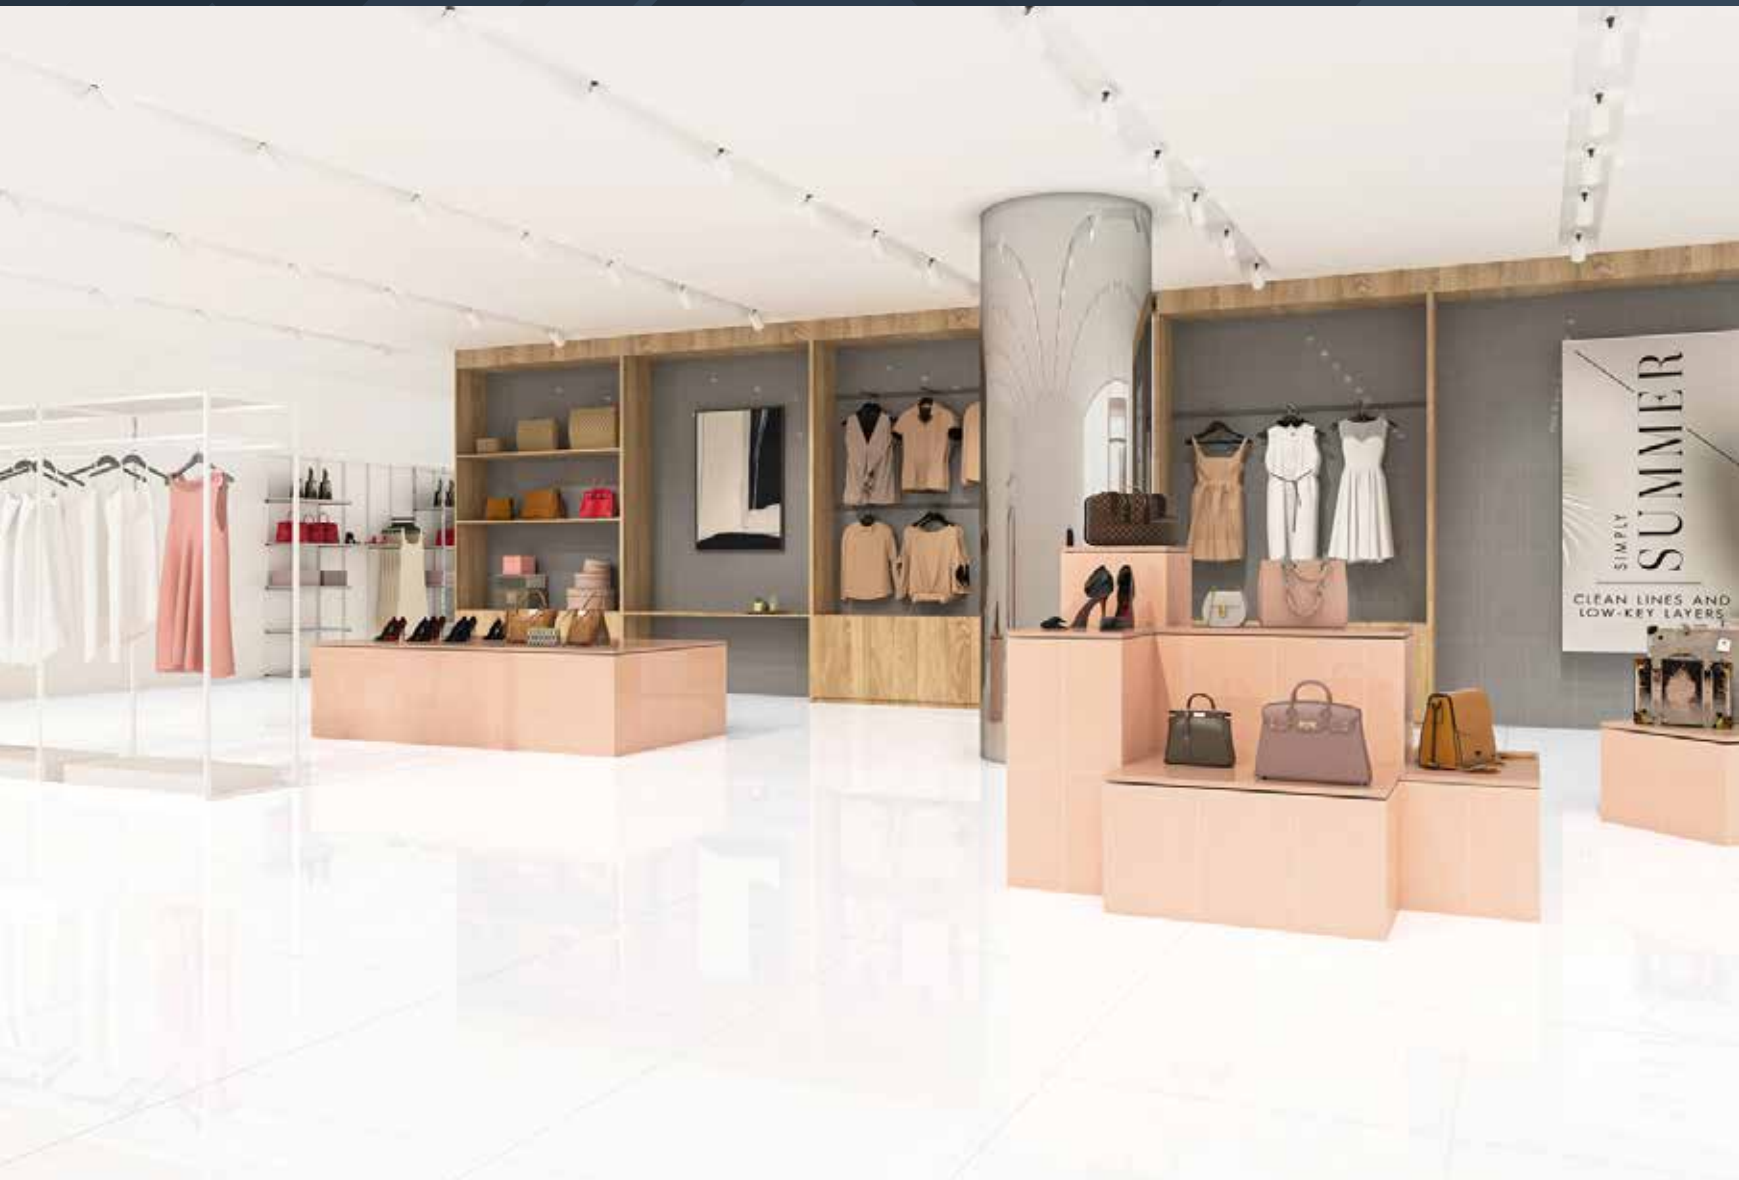

OLWEN

POLISHED GLOSSY
GLAZED PORCELAIN

80x80

GT809196FR
Olwen Bianco