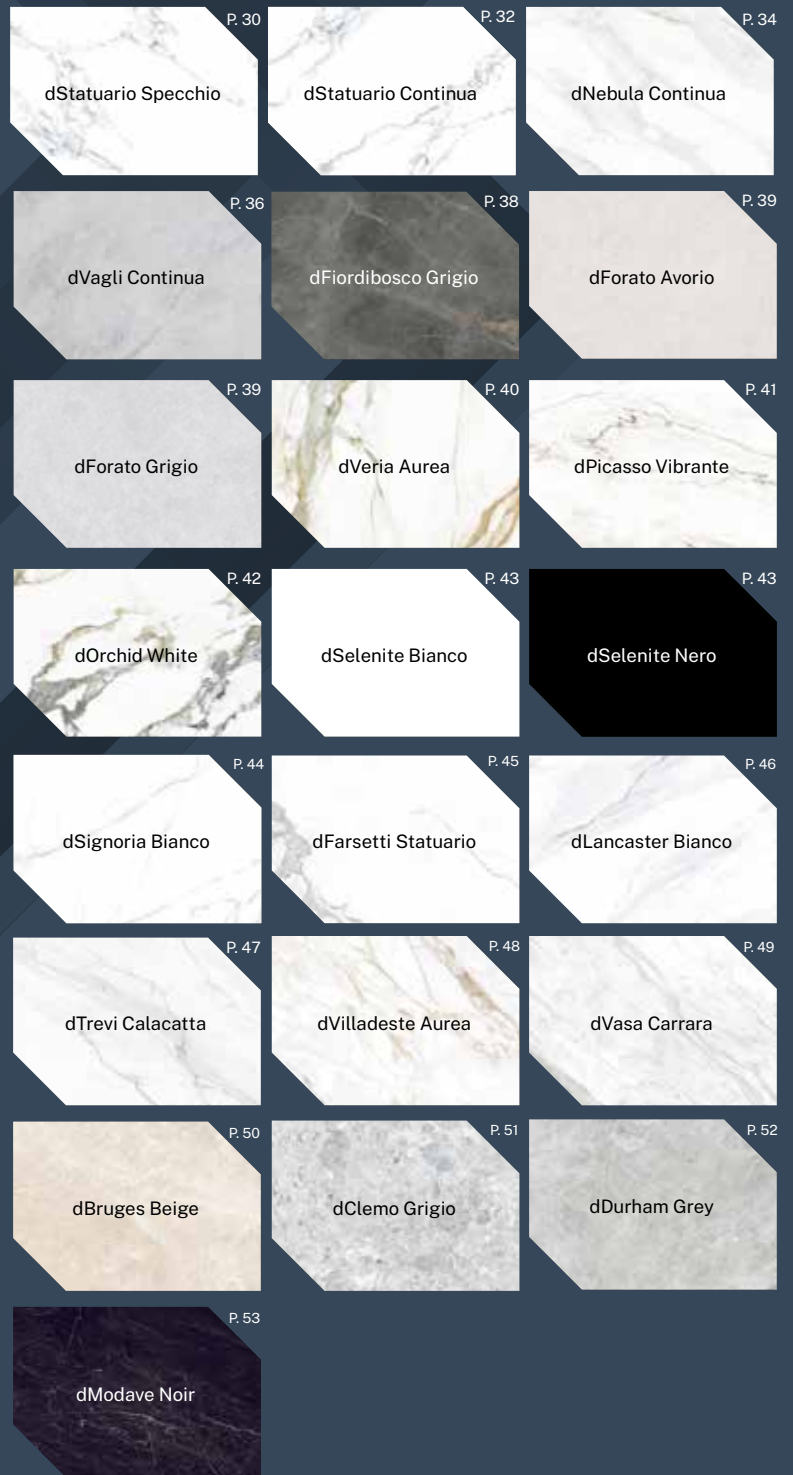

100X100 SIZE