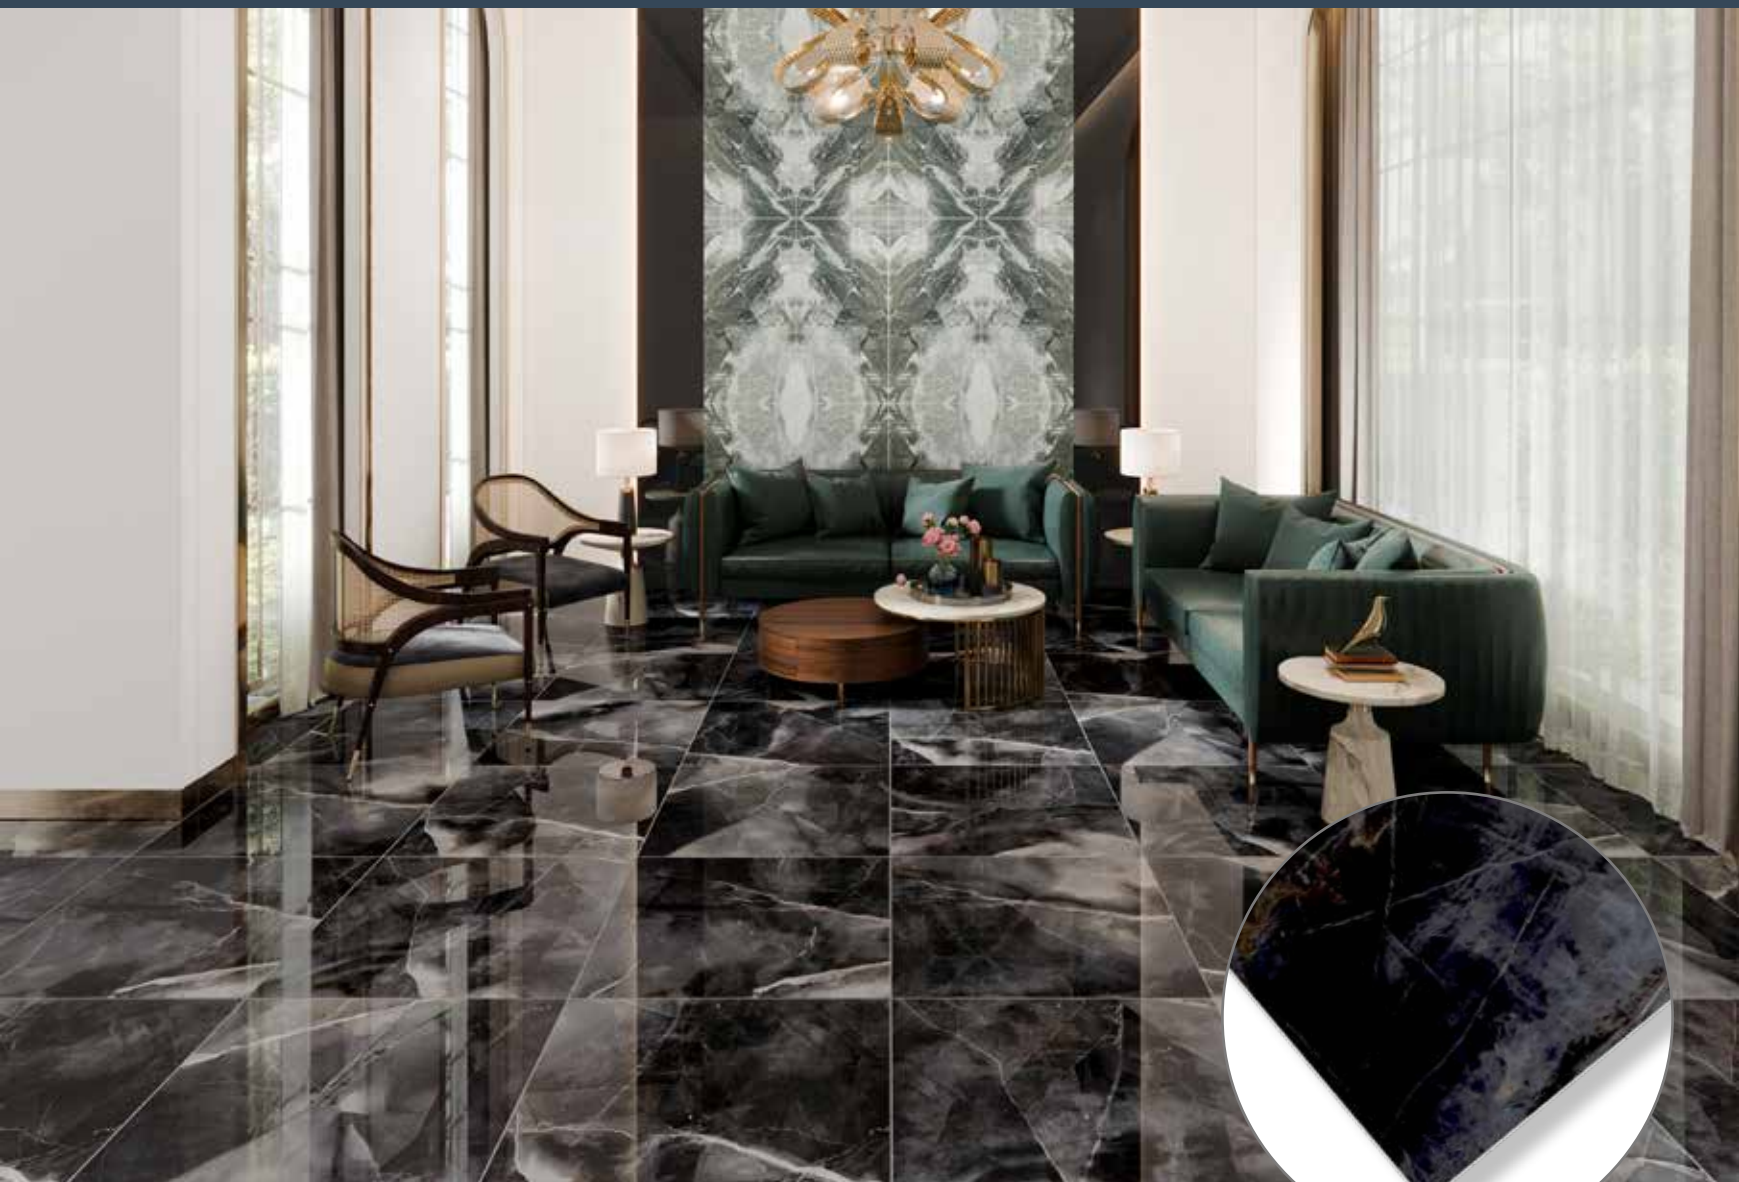

dONICE

POLISHED GLOSSY
GLAZED PORCELAIN

80x80

GT809500FR
dOnice Nero

V3