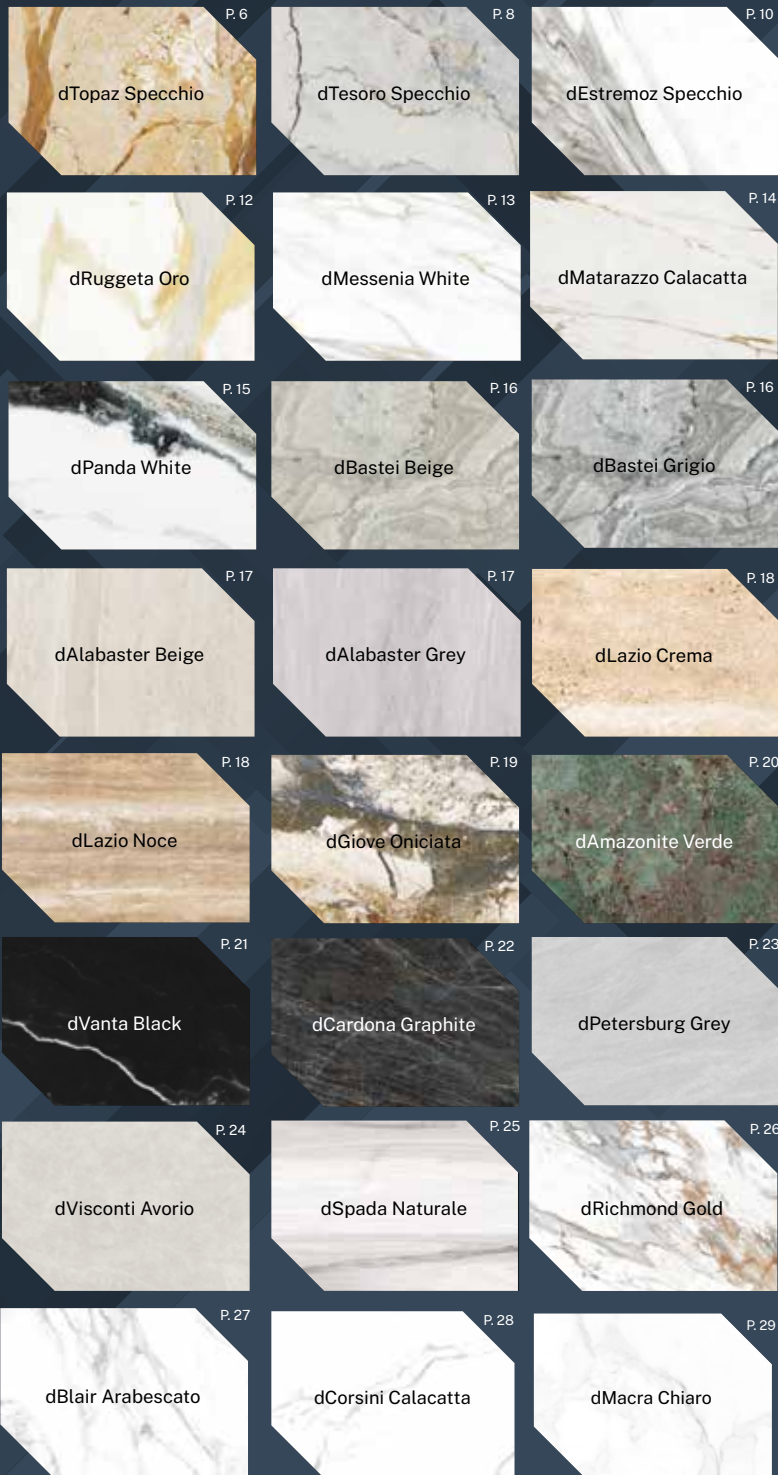

GRANDE COLLECTIONS

120X60 SIZE